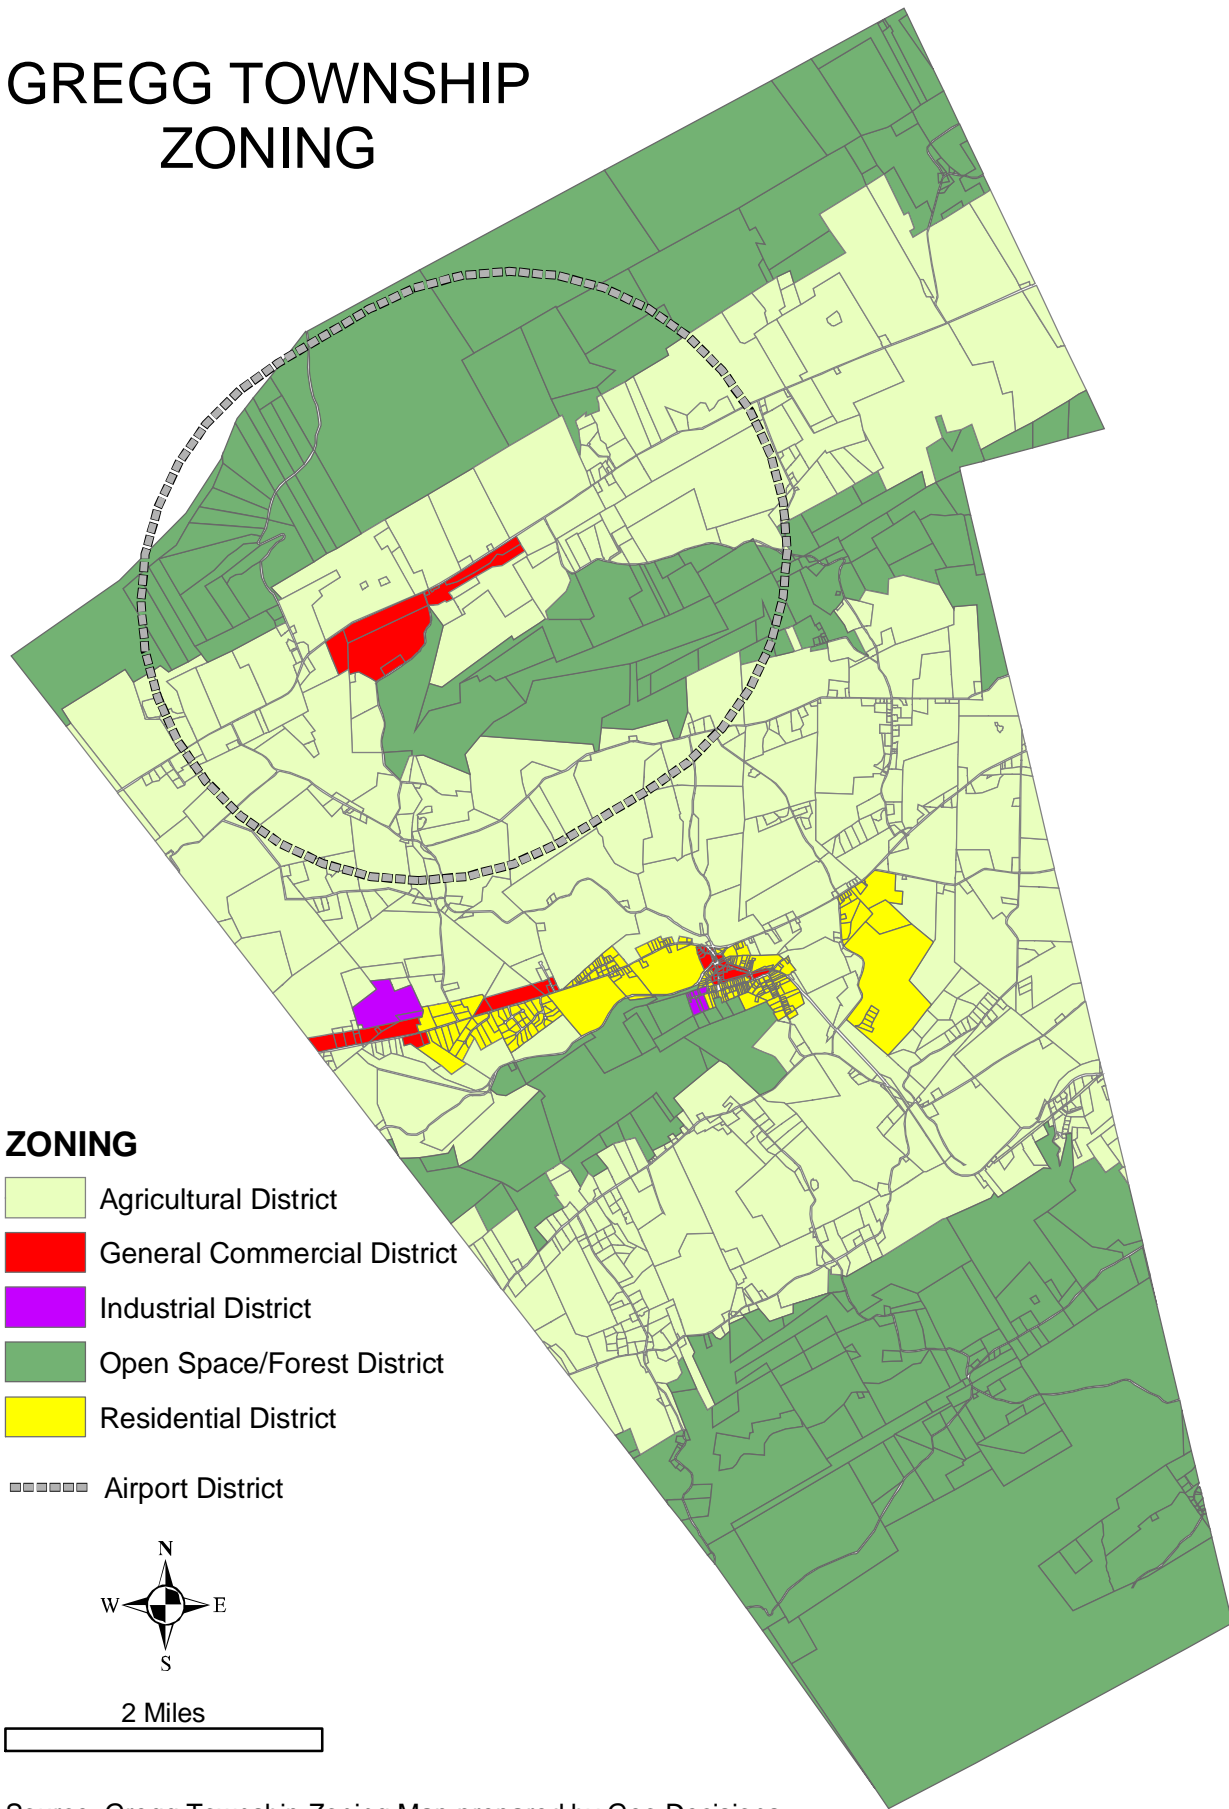

GREGG TOWNSHIP ZONING

ZONING

-  Agricultural District
-  General Commercial District
-  Industrial District
-  Open Space/Forest District
-  Residential District
-  Airport District

2 Miles

Source: Gregg Township Zoning Map prepared by Geo Decisions (4/27/2001), Centre County GIS Project /PSU Land Analysis Lab (2003).